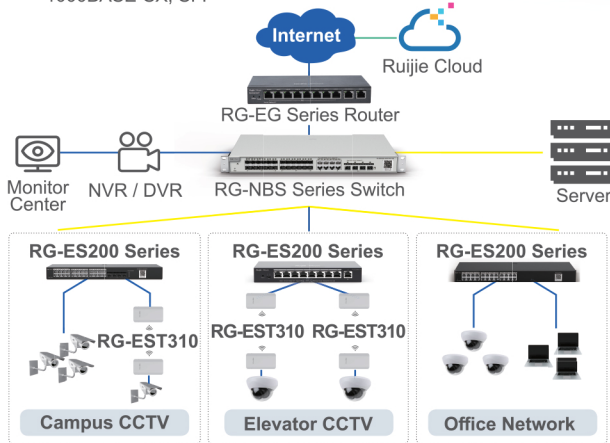

Project On Phone As You Onsite CCTV Network Solution

CCTV Network Solution

Typical Solution Topology

- 10/100/1000BASE-T RJ45 UTP
- 1000BASE-SX, SFP

Solution Benefits for End Users:

- 📦 Fair price replace unmanaged to cloud managed switch;
- 🛡️ Protect users property and safety at any time;
- 🔌 250 meters PoE save cabling cost for end-users;
- 📶 5GHz reduce interference and guarantee video quality;
- 🌐 Meet difference CCTV requirements in various scenarios.

Benefit for SIs:

- 📦 Multiple models optional of RG-ES200 series switch;
- 🔌 Cloud to remote troubleshooting and maintenance;
- 📱 Mobile to set VLANs for different service traffic;
- 🌐 Easy deployment via Self-Organizing Network technology.

Product Recommendations

Cloud Managed Switch

RG-ES200 Series Switch

Camera / NVR Recognition

Ports

| | |
|----|---------|
| 4 | PoE |
| 8 | |
| 16 | |
| 24 | Non-PoE |
| 16 | |
| 24 | |

=

Once Onsite Taxi Fare