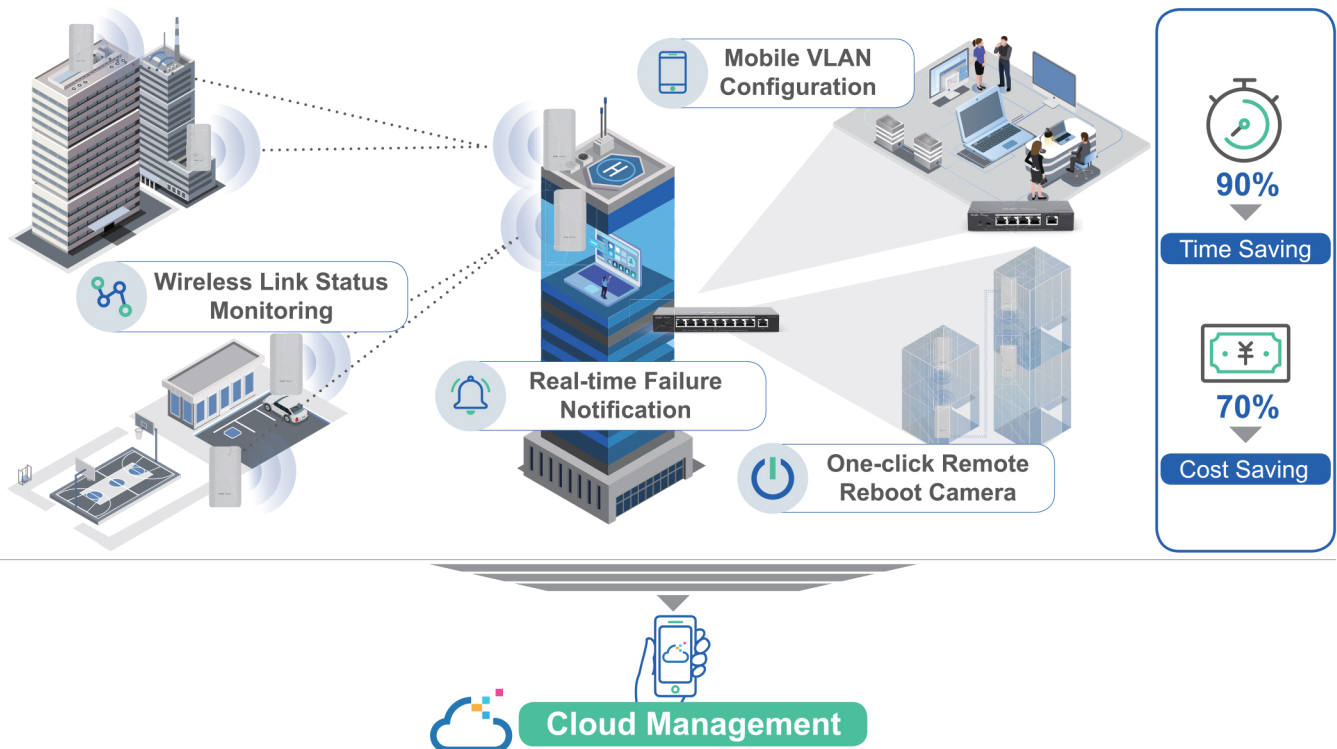

Project On Phone As You Onsite CCTV Network Solution

CCTV Network Solution

Typical Solution Topology

- 10/100/1000BASE-T RJ45 UTP
- 1000BASE-SX, SFP

Solution Benefits for End Users:

- 📦 Fair price replace unmanaged to cloud managed switch;
- 🛡️ Protect users property and safety at any time;
- 🔌 250 meters PoE save cabling cost for end-users;
- 📶 5GHz reduce interference and guarantee video quality;
- 🌐 Meet difference CCTV requirements in various scenarios.

Benefit for SIs:

- 📦 Multiple models optional of RG-ES200 series switch;
- 🔌 Cloud to remote troubleshooting and maintenance;
- 📱 Mobile to set VLANs for different service traffic;
- 🌐 Easy deployment via Self-Organizing Network technology.

Product Recommendations

Cloud Managed Switch

RG-ES200 Series Switch

Camera / NVR Recognition

Ports

| | |
|----|---------|
| 4 | PoE |
| 8 | |
| 16 | |
| 24 | Non-PoE |
| 16 | |
| 24 | |

=

Once Onsite Taxi Fare

+

Unmanaged Switch Cost

+

Cloud Management

Remote Reboot Camera

250 Meters PoE

Mobile VLAN Setting

Wireless Bridge